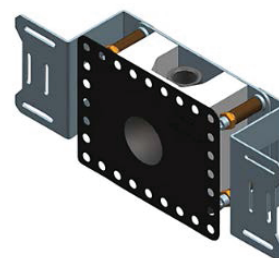

Article code:

QS3100

Description:

Rough for wall mounted mixer
(without trim)

Part numbers:

NA.

Material:

Stainless steel

Maintenance:

NA.

Image: