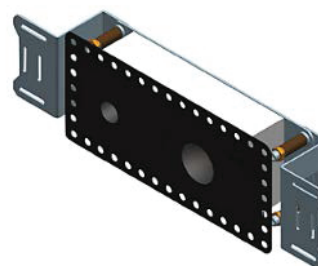

Article code:

QT3100

Description:

Rough for wall mounted mixer and spout

Part numbers:

NA.

Material:

Stainless steel

Maintenance:

NA.

Image: